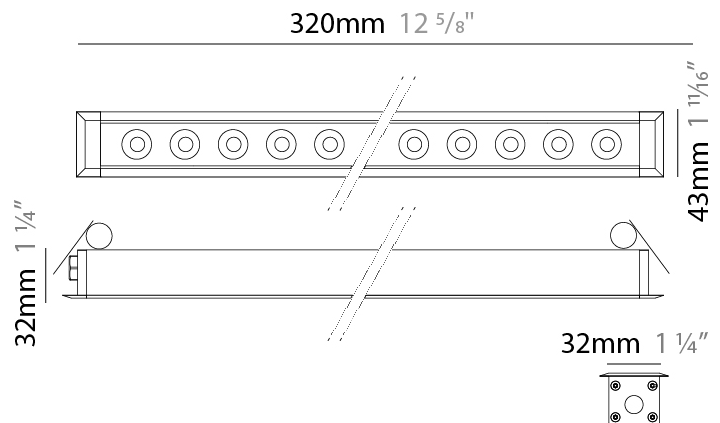

GENERAL

Series: Mini Corniche
Brand: Platek
Division: Exterior
Mounting Type: Recessed
Mounting Location: Ceiling
Subcategory: Downlight

PHYSICAL

Shape: Rectangle
Length (mm): 320
Length (in): 12 ⁵/₈
Width (mm): 43
Width (in): 1 ⁵/₈
Height (mm): 32
Height (in): 1 ¹/₄
Ceiling Thickness (mm): 2 - 13
Ceiling Thickness (in): 1/16 - 1/2
Light Distribution: Downlight
Weight (kg): 0.8
Weight (lbs): 1.76
Diffuser: Clear tempered glass
Gasket: Gore-Tex valve to prevent condensation
Fixture Finish: BLK / WHI / GRY / COR / ANT / BRZ
Fixture Material: Extruded Aluminum
Cut-out Measurements: 36mm / 1 7/16" x 310mm / 12 3/16"

ELECTRICAL

Lamp Type: LED
Total Output Wattage (W): 9.5 / 5.5 / 6
Driver Included: No
Driver Location: Remote
Driver Type: Constant Voltage - 120 / 277Vac
Driver Class: Class 2
Input Voltage (V): 120 - 277
Output Voltage (V): 24
Upon Request: (Not included - see components [IP65 or higher enclosure to be supplied by others]) 0-10Vdc dimming / Phase dimming / Non-dimming 120/277Vac

LED

Number of LEDs: 9
Color Temperature (°K): 3000 / 4000
Max. Delivered Lumen (lm): 750 / 780
Nominal Lumen (lm): 1260 / 1305
CRI: >80 CRI
Lamp Life (hrs): 60000

OPTICAL

Optic^o: 13 / 26 / 40 / ASY / DIF / ELL

RATINGS AND CERTIFICATIONS

Certified By: Certified for North American Standards
IP rating: IP65
IK Rating: IK07
Bug Rating: B1 U1 G0

PROJECT
TYPE
SPECIFIER
QUANTITY
DATE