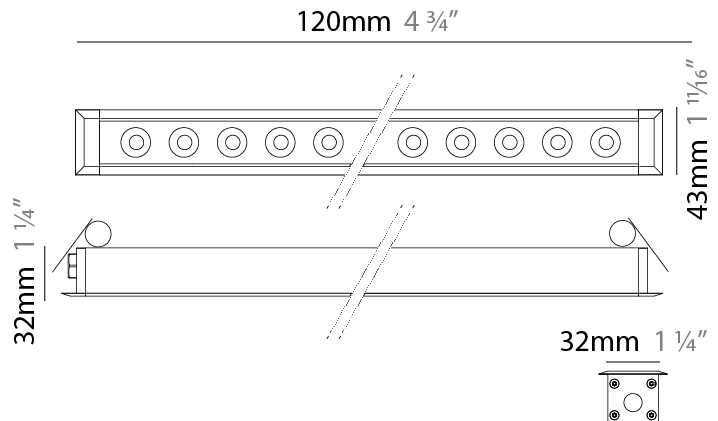

GENERAL

Series: Mini Corniche
Brand: Platek
Division: Exterior
Mounting Type: Recessed
Mounting Location: Ceiling
Subcategory: Downlight

PHYSICAL

Shape: Rectangle
Length (mm): 120
Length (in): 4 ¾
Width (mm): 43
Width (in): 1 ⅝
Height (mm): 32
Height (in): 1 ¼
Ceiling Thickness (mm): 2 - 13
Ceiling Thickness (in): 1/16 - 1/2
Light Distribution: Downlight
Diffuser: Clear tempered glass
Gasket: Gore-Tex valve to prevent condensation
Fixture Finish: BLK / WHI / GRY / COR / ANT / BRZ
Fixture Material: Extruded Aluminum
Cut-out Measurements: 36mm / 1 7/16" x 110mm / 4 5/16"

ELECTRICAL

Lamp Type: LED
Input Wattage (W): 3.5 / 1.5 (Dif)
Total Output Wattage (W): 3 / 1 (Dif)
Driver Included: No
Driver Location: Remote
Driver Type: Constant Voltage - 120 / 277Vac
Driver Class: Class 2
Input Voltage (V): 120 - 277
Output Voltage (V): 24
Upon Request: (Not included - see components [IP65 or higher enclosure to be supplied by others]) 0-10Vdc dimming / Phase dimming / Non-dimming 120/277Vac

LED

Number of LEDs: 3
Color Temperature (°K): 3000 / 4000
Max. Delivered Lumen (lm): 250 / 260
Nominal Lumen (lm): 420 / 435
CRI: >80 CRI
Lamp Life (hrs): 60000

OPTICAL

Optic°: 13 / 26 / 40 / ASY / DIF / ELL

RATINGS AND CERTIFICATIONS

Certified By: Certified for North American Standards
IP rating: IP65
IK Rating: IK07
Bug Rating: B1 U1 G0